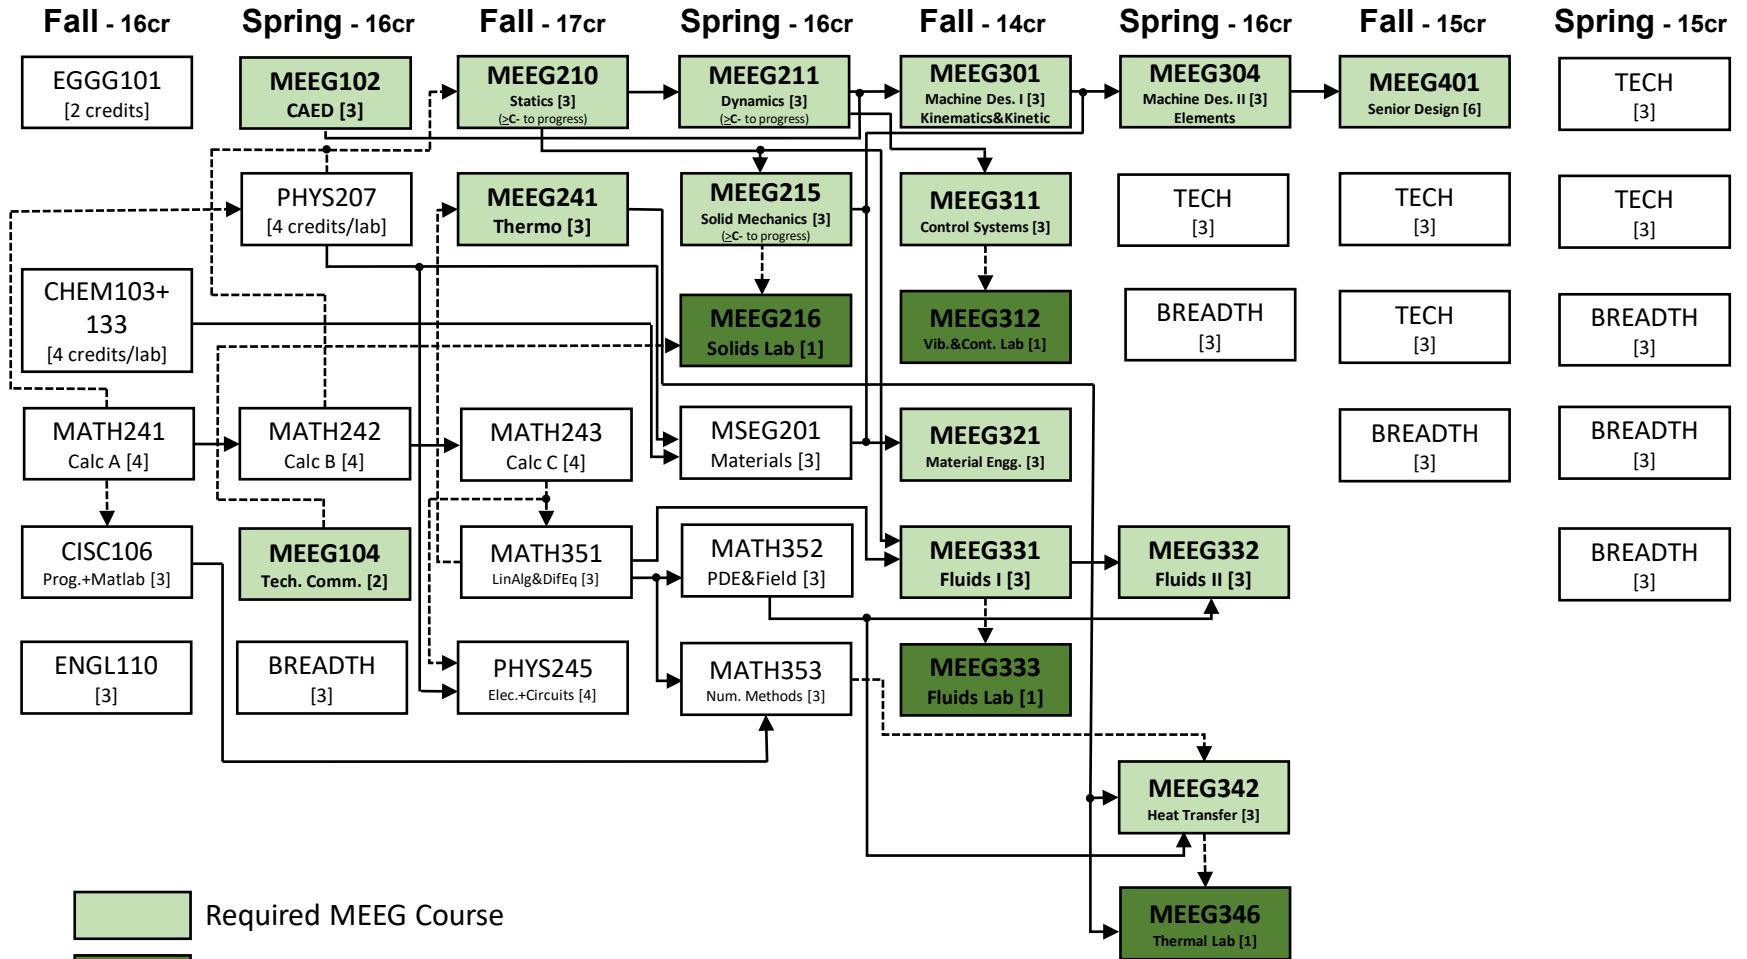

Freshman

Sophomore

Junior

Senior

- Required MEEG Course
- Required Lab
- Other Courses

- Pre-requisite Course
- Co-requisite Course

***ME Curriculum Flowchart
(Effective Fall 2020)***